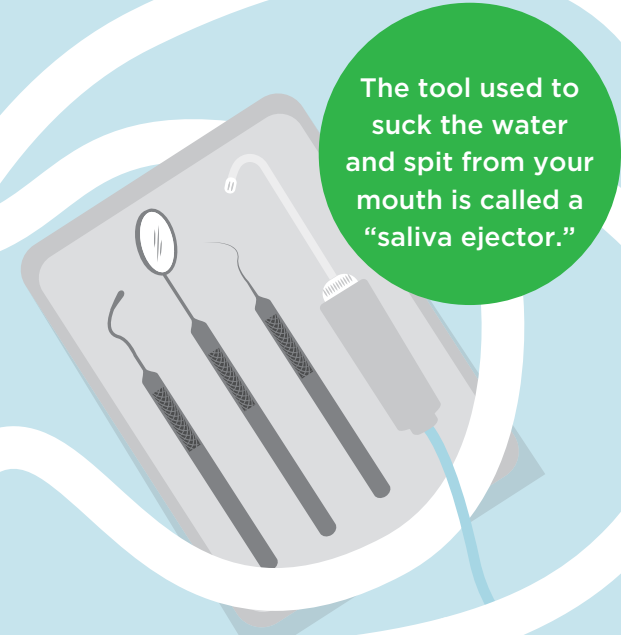

The tool used to suck the water and spit from your mouth is called a "saliva ejector."

START →

Most pirates didn't really use treasure chests.

People who live in Connecticut visit the dentist most often.¹